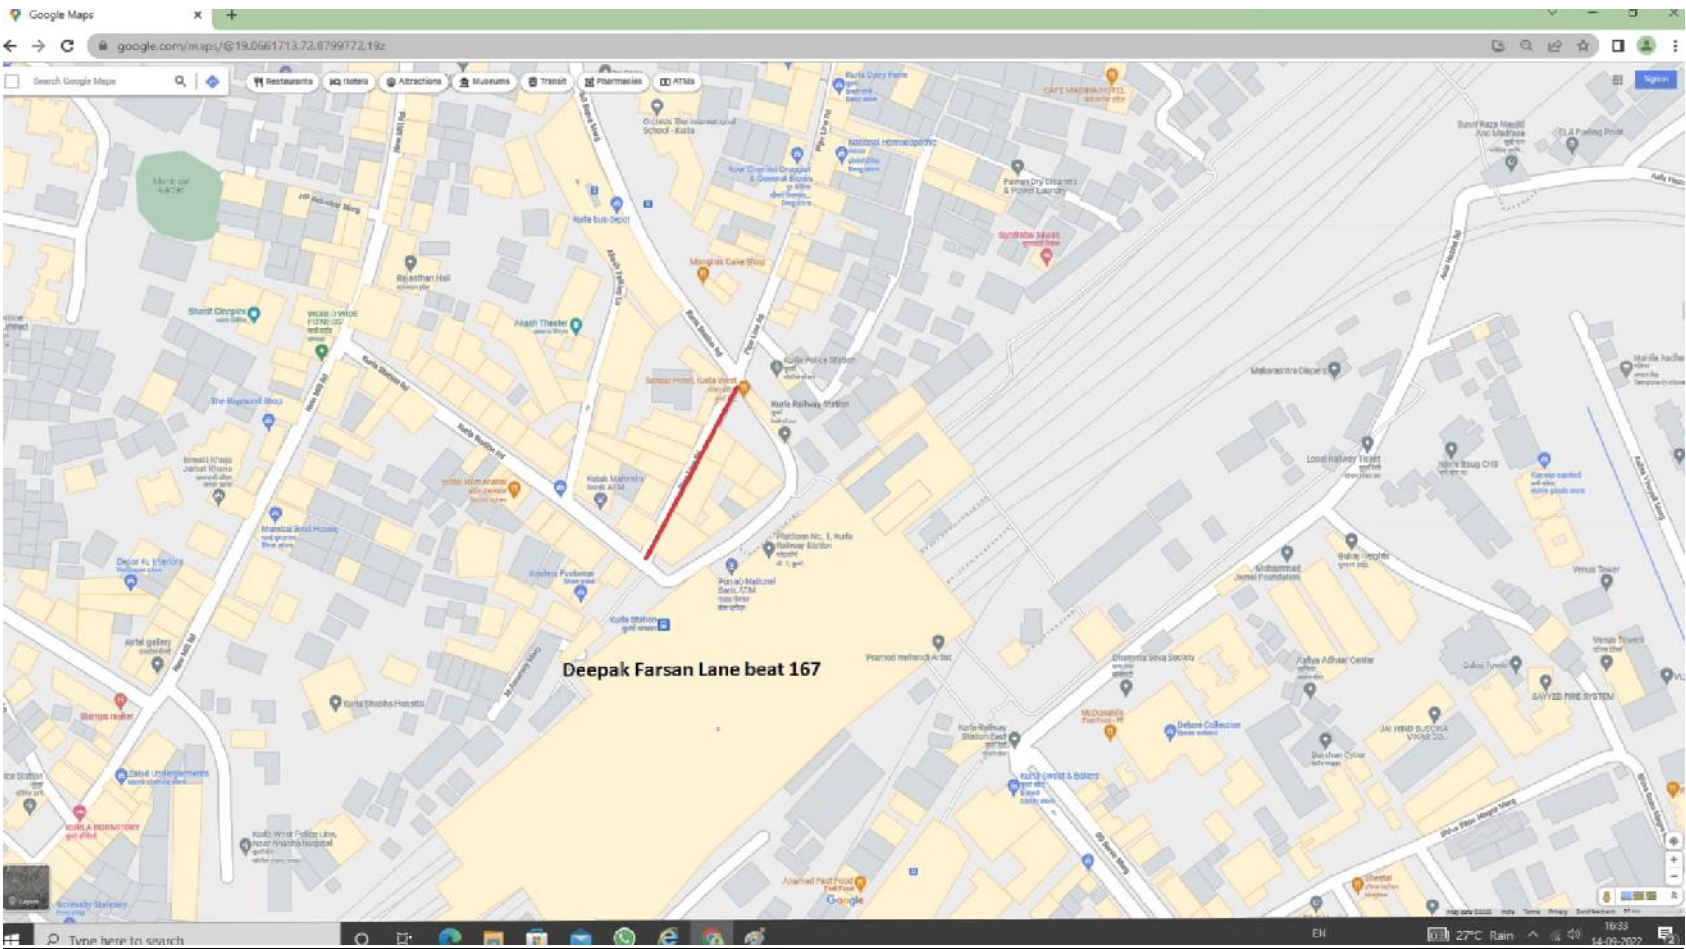

1. Bhalekar Wadi Road

2. Kurla Kalina Cross Road

3. New Mill Road

4.Wadia Estate beat 166

5. Pipe Road beat no 167

6. Akash Lane

7. Deepak Farsan Lane

8. Market Gully

9.Sainath Chowk

10. Baburao More Chowk

11.Ganesh Baug Lane

12.Pipeline Road.Rahul Nagar

13.Ganeshbaug Lane no.2

14. Belgrami Road (Side Stripe)

15. Police Station Road No.1

16. Police Station Road no.2

17.Kedarnath Mandir Marg(side strip)

18. Shivaji Maidan Road

19.Chanda Hospital Road

20.Narayan Mistry Marg

21.Sambar Gully no.1

22.Sambar Gully no.2

23. Ram Samant Marg

24.Pradip Samant Marg

25.Pradip Ghadge Marg

26.Sagar Vetkar Marg

27.Ashtavinayak Marg

28.Om Shree Shivsai Mandir Marg

29.Nehru Nagar Internal Road

30. V N Purav Marg (side strip)