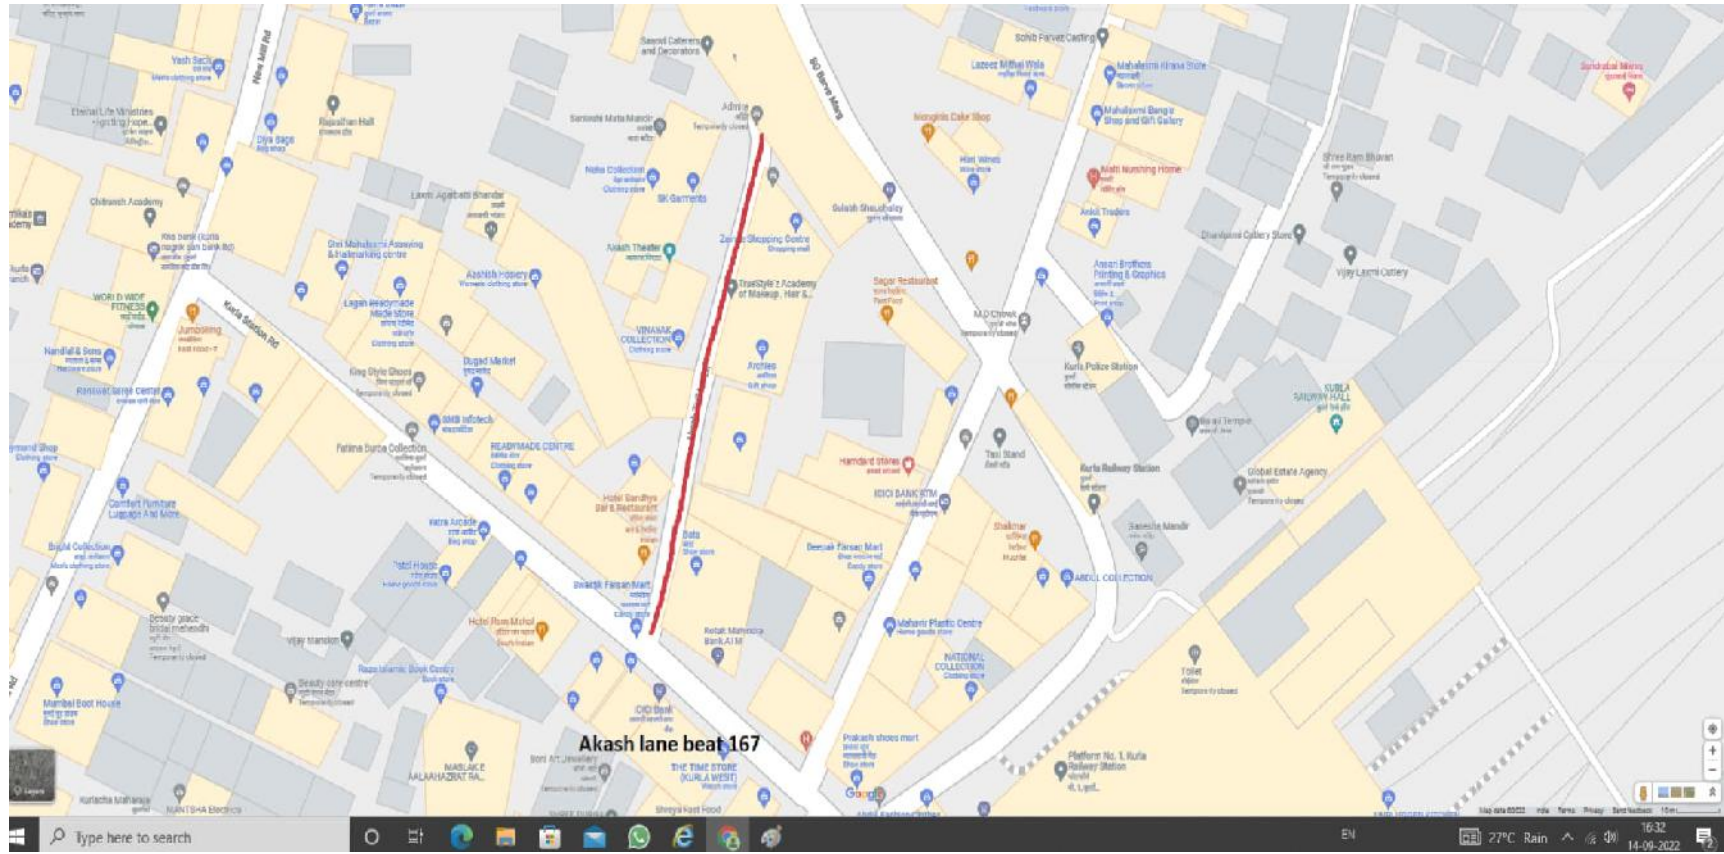

1. Bhalekar Wadi Road

2. Kurla Kalina Cross Road

3. New Mill Road

4.Wadia Estate beat 166

5. Pipe Road beat no 167

6. Akash Lane

7. Deepak Farsan Lane

8. Market Gully

9.Sainath Chowk

10. Baburao More Chowk

11.Ganesh Baug Lane

12.Pipeline Road.Rahul Nagar

13.Ganeshbaug Lane no.2

14. Belgrami Road (Side Stripe)

15. Police Station Road No.1

16. Police Station Road no.2

17.Kedarnath Mandir Marg(side strip)

18. Shivaji Maidan Road

19.Chanda Hospital Road

20.Narayan Mistry Marg

21.Sambar Gully no.1

22.Sambar Gully no.2

23. Ram Samant Marg

24.Pradip Samant Marg

25.Pradip Ghadge Marg

26.Sagar Vetkar Marg

27.Ashtavinayak Marg

28.Om Shree Shivsai Mandir Marg

29.Nehru Nagar Internal Road

30. V N Purav Marg (side strip)