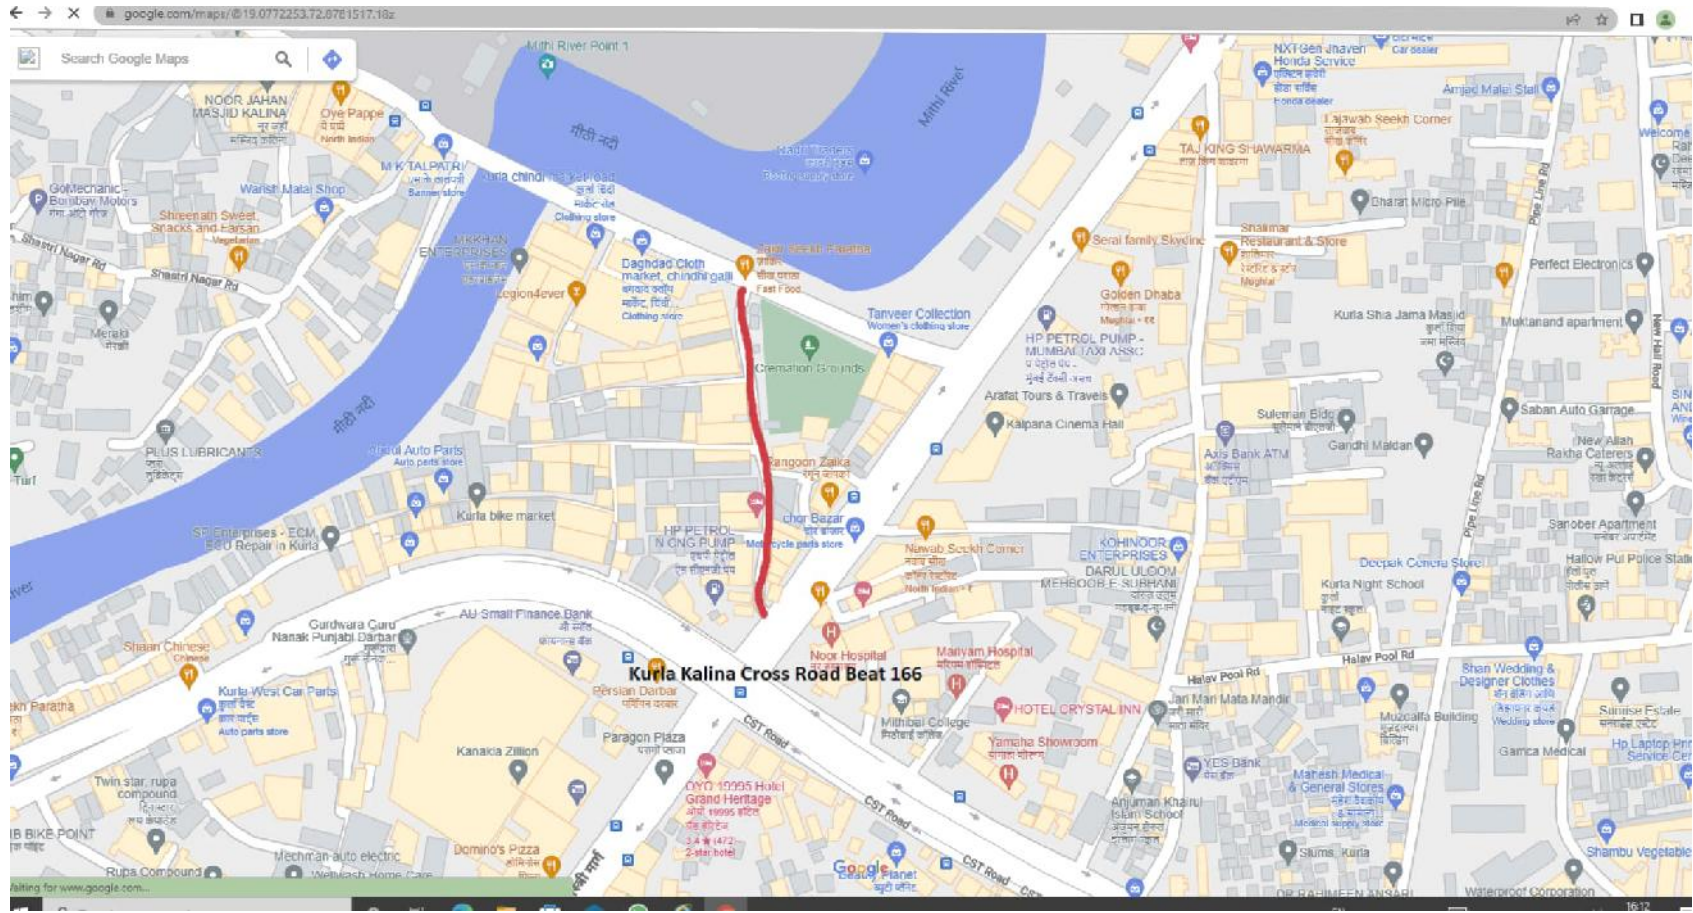

1. Bhalekar Wadi Road

2. Kurla Kalina Cross Road

3. New Mill Road

4.Wadia Estate beat 166

5. Pipe Road beat no 167

6. Akash Lane

7. Deepak Farsan Lane

8. Market Gully

9.Sainath Chowk

10. Baburao More Chowk

11.Ganesh Baug Lane

12.Pipeline Road.Rahul Nagar

13.Ganeshbaug Lane no.2

14. Belgrami Road (Side Stripe)

15. Police Station Road No.1

16. Police Station Road no.2

17.Kedarnath Mandir Marg(side strip)

18. Shivaji Maidan Road

19.Chanda Hospital Road

20.Narayan Mistry Marg

21.Sambar Gully no.1

22.Sambar Gully no.2

23. Ram Samant Marg

24.Pradip Samant Marg

25.Pradip Ghadge Marg

26.Sagar Vetkar Marg

27.Ashtavinayak Marg

28.Om Shree Shivsai Mandir Marg

29.Nehru Nagar Internal Road

30. V N Purav Marg (side strip)