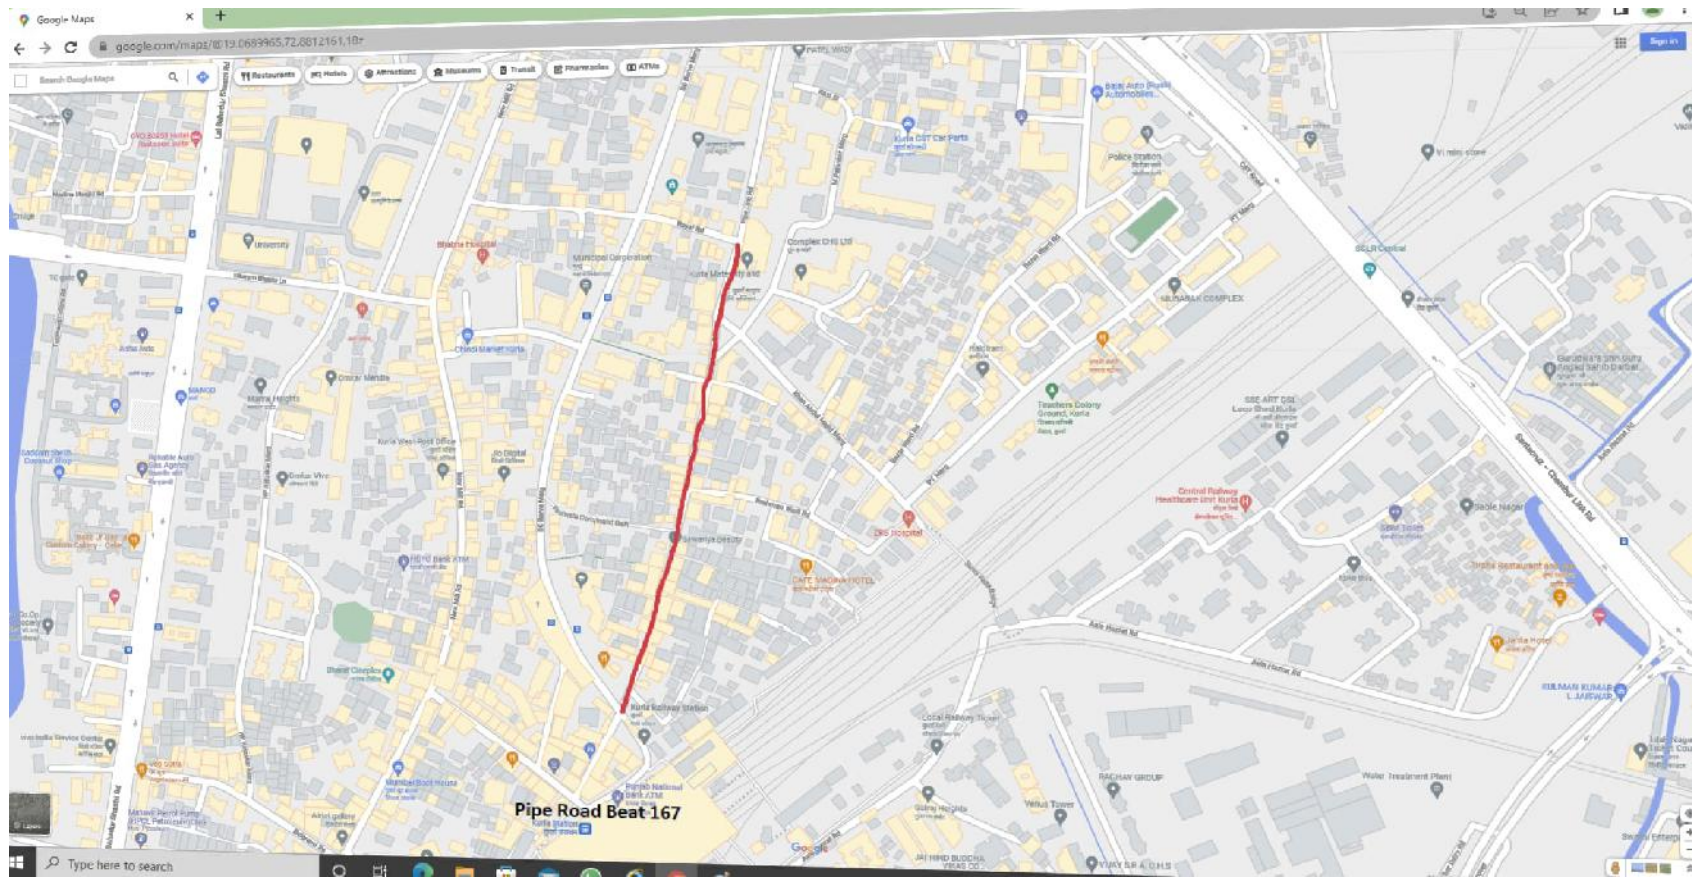

1. Bhalekar Wadi Road

2. Kurla Kalina Cross Road

3. New Mill Road

4.Wadia Estate beat 166

5. Pipe Road beat no 167

6. Akash Lane

7. Deepak Farsan Lane

8. Market Gully

9.Sainath Chowk

10. Baburao More Chowk

11.Ganesh Baug Lane

12.Pipeline Road.Rahul Nagar

13.Ganeshbaug Lane no.2

14. Belgrami Road (Side Stripe)

15. Police Station Road No.1

16. Police Station Road no.2

17.Kedarnath Mandir Marg(side strip)

18. Shivaji Maidan Road

19.Chanda Hospital Road

20.Narayan Mistry Marg

21.Sambar Gully no.1

22.Sambar Gully no.2

23. Ram Samant Marg

24.Pradip Samant Marg

25.Pradip Ghadge Marg

26.Sagar Vetkar Marg

27.Ashtavinayak Marg

28.Om Shree Shivsai Mandir Marg

29.Nehru Nagar Internal Road

30. V N Purav Marg (side strip)