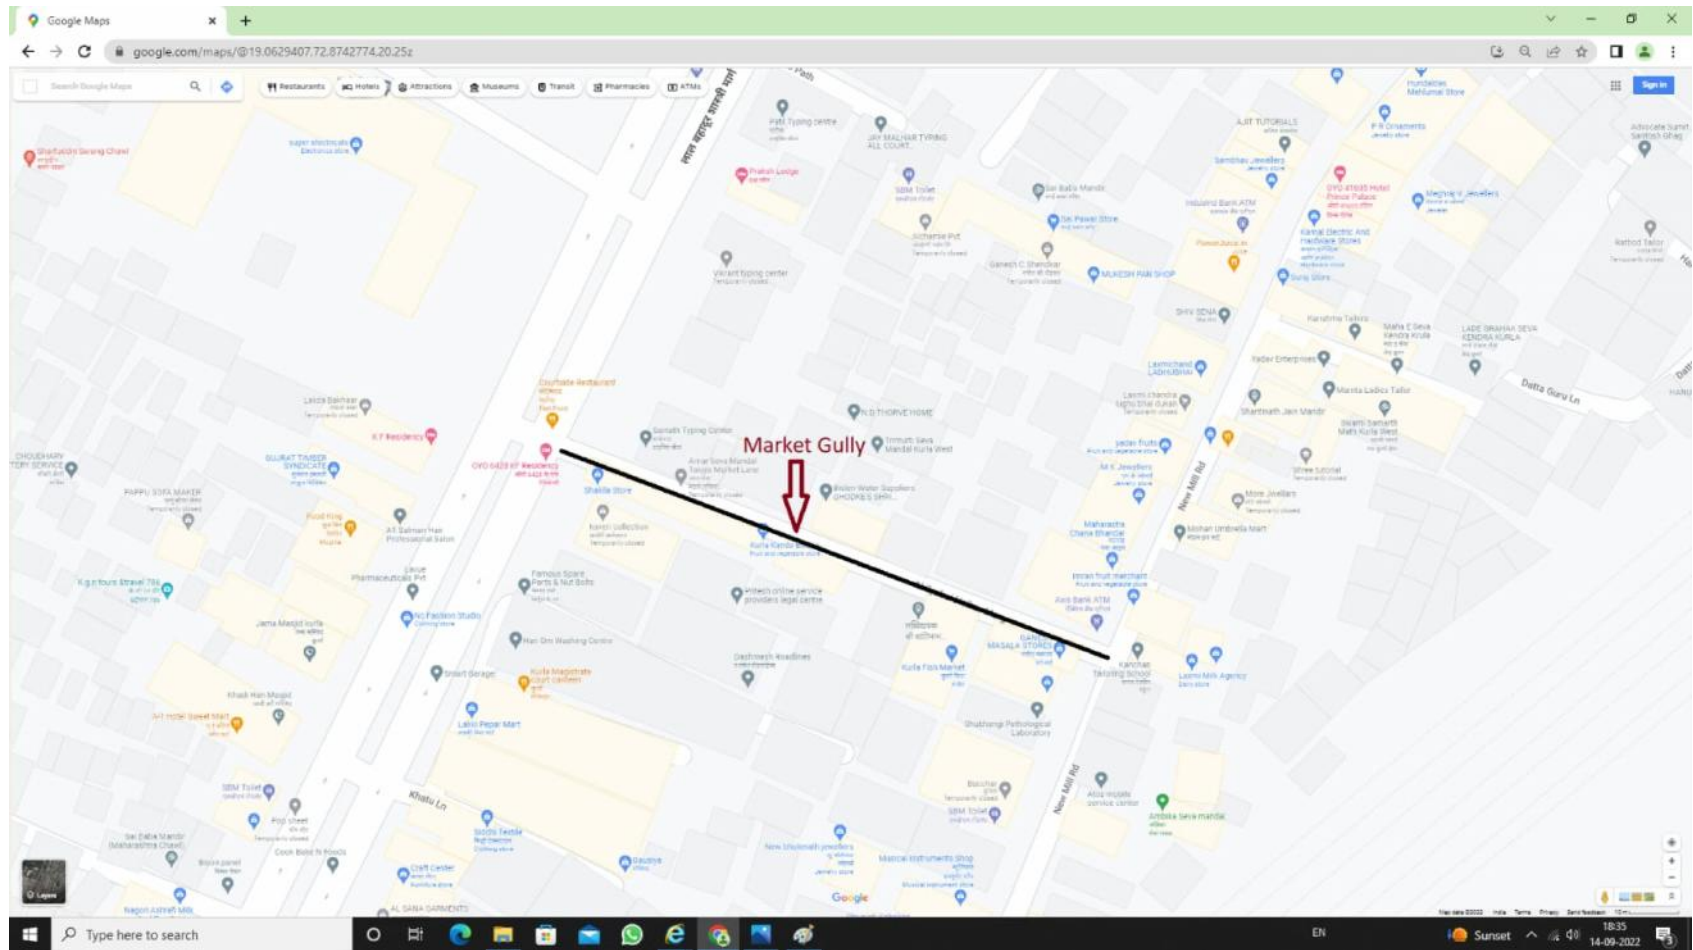

1. Bhalekar Wadi Road

2. Kurla Kalina Cross Road

3. New Mill Road

4.Wadia Estate beat 166

5. Pipe Road beat no 167

6. Akash Lane

7. Deepak Farsan Lane

8. Market Gully

9.Sainath Chowk

10. Baburao More Chowk

11.Ganesh Baug Lane

12.Pipeline Road.Rahul Nagar

13.Ganeshbaug Lane no.2

14. Belgrami Road (Side Stripe)

15. Police Station Road No.1

16. Police Station Road no.2

17.Kedarnath Mandir Marg(side strip)

18. Shivaji Maidan Road

19.Chanda Hospital Road

20.Narayan Mistry Marg

21.Sambar Gully no.1

22.Sambar Gully no.2

23. Ram Samant Marg

24.Pradip Samant Marg

25.Pradip Ghadge Marg

26.Sagar Vetkar Marg

27.Ashtavinayak Marg

28.Om Shree Shivsai Mandir Marg

29.Nehru Nagar Internal Road

30. V N Purav Marg (side strip)