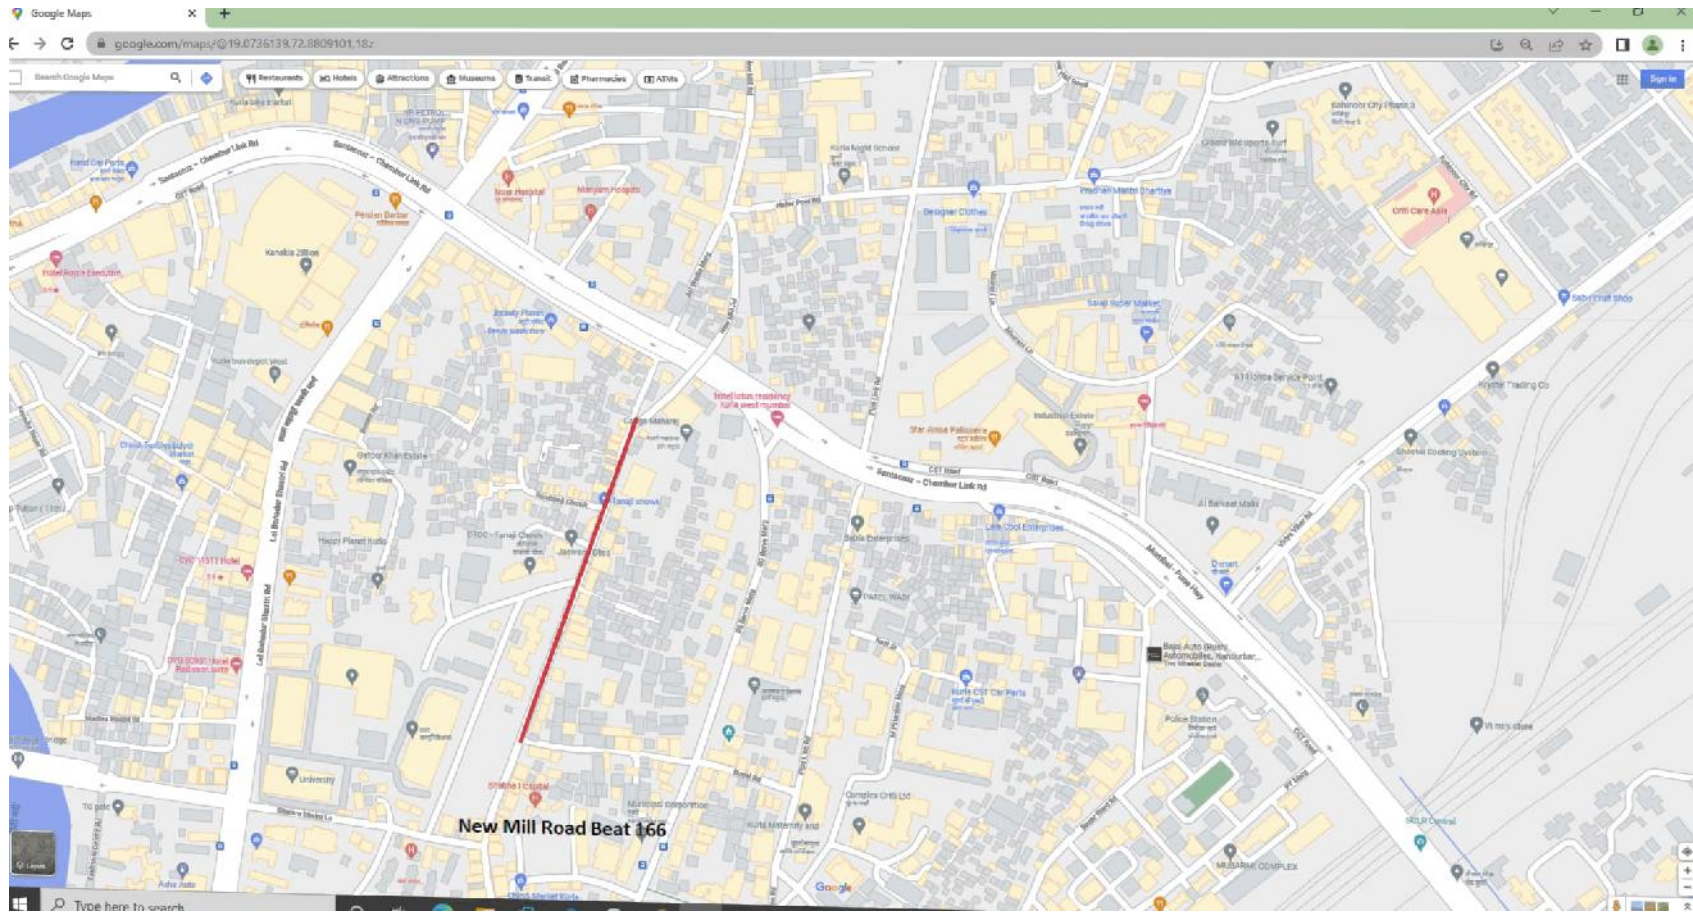

1. Bhalekar Wadi Road

2. Kurla Kalina Cross Road

3. New Mill Road

4.Wadia Estate beat 166

5. Pipe Road beat no 167

6. Akash Lane

7. Deepak Farsan Lane

8. Market Gully

9.Sainath Chowk

10. Baburao More Chowk

11.Ganesh Baug Lane

12.Pipeline Road.Rahul Nagar

13.Ganeshbaug Lane no.2

14. Belgrami Road (Side Stripe)

15. Police Station Road No.1

16. Police Station Road no.2

17.Kedarnath Mandir Marg(side strip)

18. Shivaji Maidan Road

19.Chanda Hospital Road

20.Narayan Mistry Marg

21.Sambar Gully no.1

22.Sambar Gully no.2

23. Ram Samant Marg

24.Pradip Samant Marg