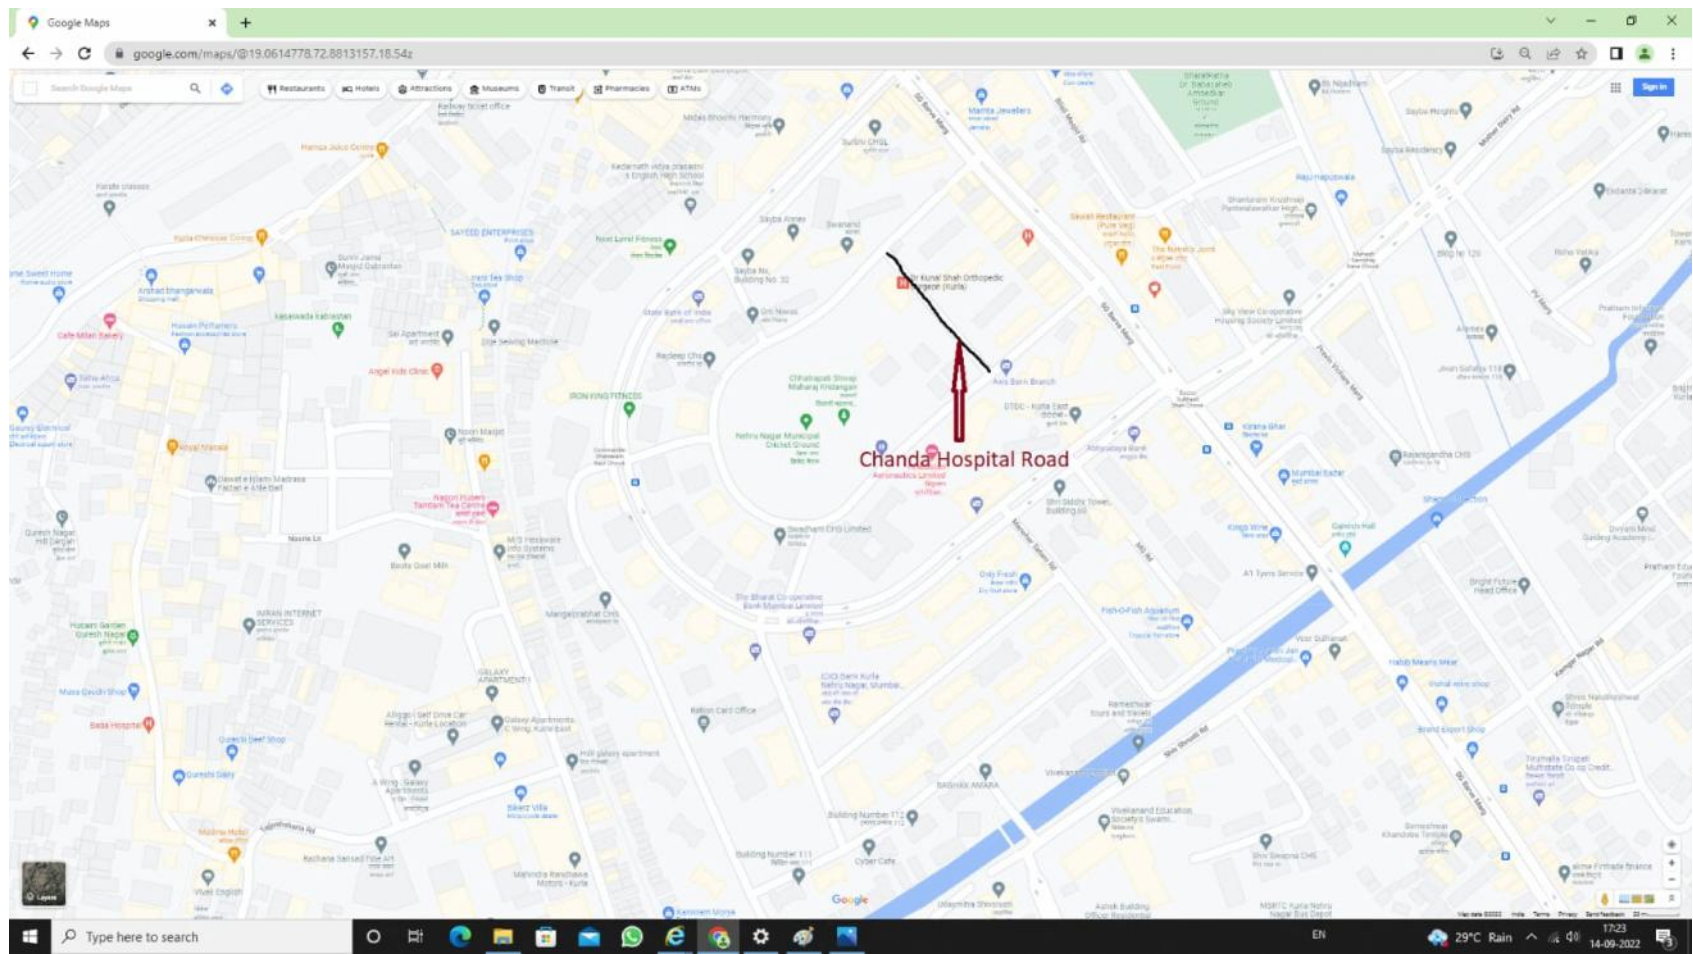

1. Bhalekar Wadi Road

2. Kurla Kalina Cross Road

3. New Mill Road

4.Wadia Estate beat 166

5. Pipe Road beat no 167

6. Akash Lane

7. Deepak Farsan Lane

8. Market Gully

9.Sainath Chowk

10. Baburao More Chowk

11.Ganesh Baug Lane

12.Pipeline Road.Rahul Nagar

13.Ganeshbaug Lane no.2

14. Belgrami Road (Side Stripe)

15. Police Station Road No.1

16. Police Station Road no.2

17.Kedarnath Mandir Marg(side strip)

18. Shivaji Maidan Road

19.Chanda Hospital Road

20.Narayan Mistry Marg

21.Sambar Gully no.1

22.Sambar Gully no.2

23. Ram Samant Marg

24.Pradip Samant Marg