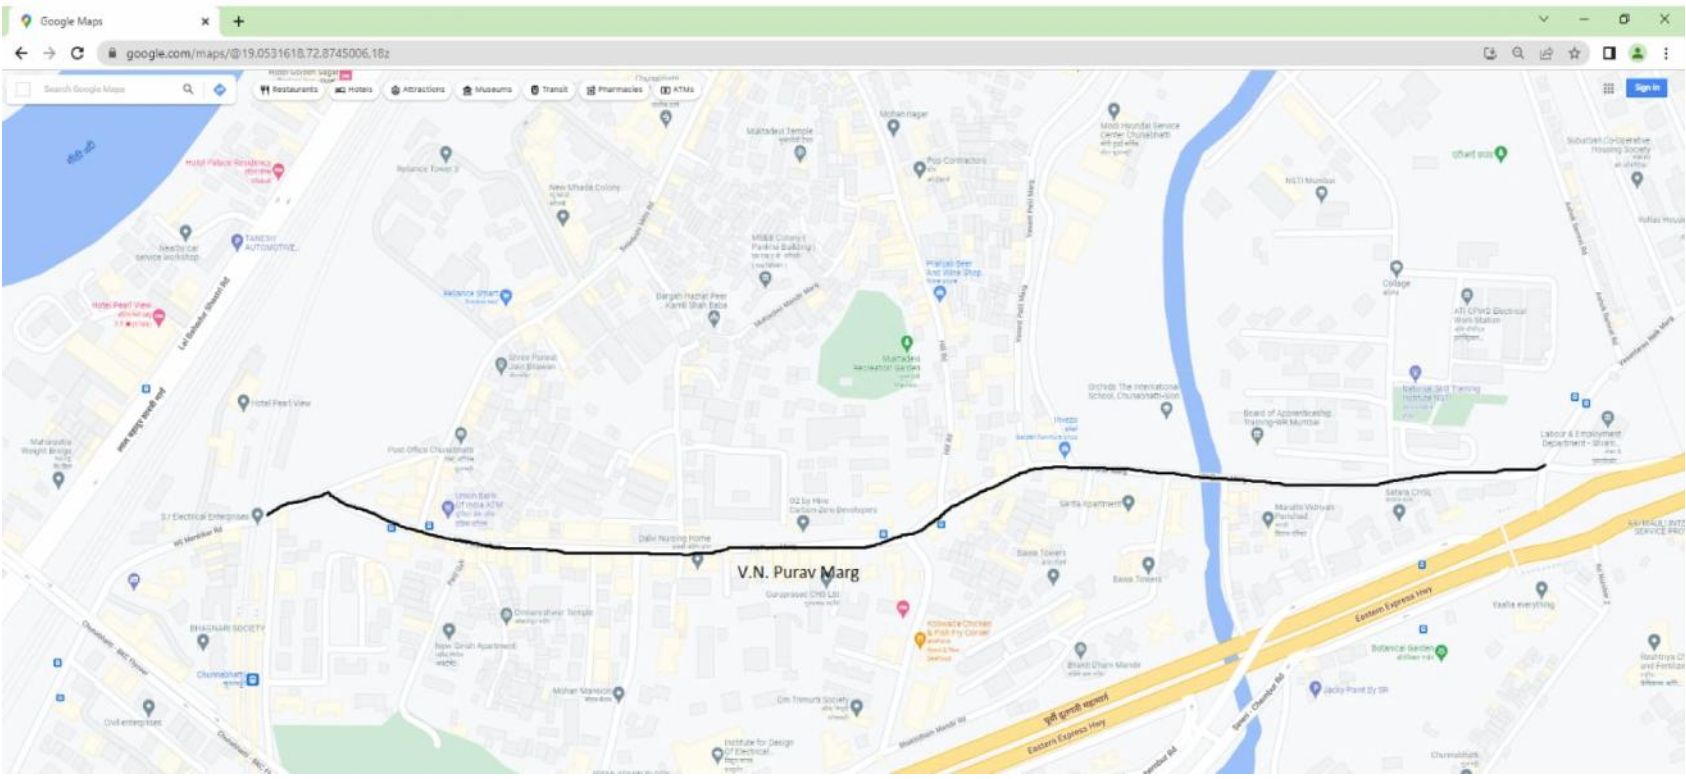

1. Bhalekar Wadi Road

2. Kurla Kalina Cross Road

3. New Mill Road

4.Wadia Estate beat 166

5. Pipe Road beat no 167

6. Akash Lane

7. Deepak Farsan Lane

8. Market Gully

9.Sainath Chowk

10. Baburao More Chowk

11.Ganesh Baug Lane

12.Pipeline Road.Rahul Nagar

13.Ganeshbaug Lane no.2

14. Belgrami Road (Side Stripe)

15. Police Station Road No.1

16. Police Station Road no.2

17.Kedarnath Mandir Marg(side strip)

18. Shivaji Maidan Road

19.Chanda Hospital Road

20.Narayan Mistry Marg

21.Sambar Gully no.1

22.Sambar Gully no.2

23. Ram Samant Marg

24.Pradip Samant Marg

25.Pradip Ghadge Marg

26.Sagar Vetkar Marg

27.Ashtavinayak Marg

28.Om Shree Shivsai Mandir Marg

29.Nehru Nagar Internal Road

30. V N Purav Marg (side strip)